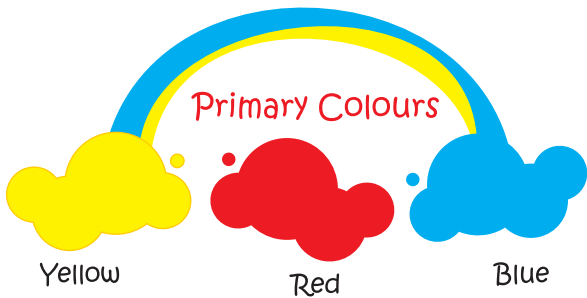

More About Colours

(Knowing and Colouring)

Fill the stars with the colours of your choice and write (P) for primary, (S) for secondary and (N) for neutral colours below them.

Date :

Teacher's Sign :

3

Lamp (Different Colouring)

Lamp is a decorative item. Colour the lamp with different crayons as shown.

4

Date :

Teacher's Sign :

Iron

(Bright Colouring)

Iron is an important household item. Colour the iron with bright crayons as shown.

Date :

Teacher's Sign :

5

Elephant

(Beautiful Colouring)

Elephant is the biggest land animal. Colour the elephant beautifully with crayons as shown.

6

Date :

Tree

(Learn Step by Step)

Take a Isdyfinger, cut it from middle. Dip it into green water colour and print on the upper part of the tree.

Now, cut it again and dip it in brown water colour and print the lower part of the tree. See how beautiful it looks.