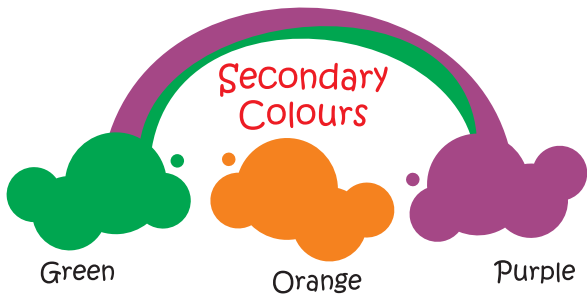

More About Colours

(Knowing and Colouring)

Fill the stars with the colours of your choice and write (P) for primary, (S) for secondary and (N) for neutral colours below them.

Date :

Teacher's Sign :

3

Lamp (Different Colouring)

Lamp is a decorative item. Colour the lamp with different crayons as shown.

4

Date :

Teacher's Sign :

Iron

(Bright Colouring)

Iron is an important household item. Colour the iron with bright crayons as shown.

Date :

Teacher's Sign :

5

Elephant

(Beautiful Colouring)

Elephant is the biggest land animal. Colour the elephant beautifully with crayons as shown.

6

Date :

Tree

(Learn Step by Step)

Take a Isdyfinger, cut it from middle. Dip it into green water colour and print on the upper part of the tree.

Now, cut it again and dip it in brown water colour and print the lower part of the tree. See how beautiful it looks.